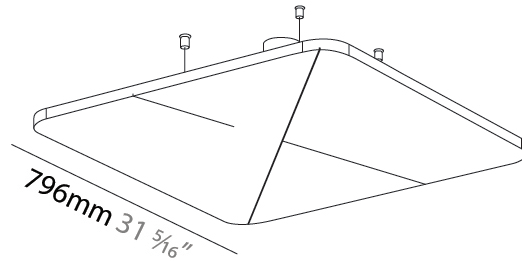

GENERAL

Series: Quantum Acoustic Light Panel
Brand: Prolicht
Division: Architectural
Mounting Type: Suspension
Mounting Location: Ceiling
Subcategory: Acoustic

PHYSICAL

Shape: Round
Length (mm): 796
Length (in): 31 5/16
Width (mm): 796
Width (in): 31 5/16
Height (mm): 54
Height (in): 2 1/8

Light Distribution: Indirect

Fixture Finish: SSR / BKV / CWI / CRY / HAB / UFT / ITA / RUA / FTG / MYG / LOD / PUS / FRO / FUP / KIA / POP / BLS / SPG / MEY / GOH / GUM / CHC / COM / ABZ / JAG / OBR / MOS / ROR

Accent Finish: ANC / ASH / BNA / BTC / BZE / CEL / EGG / EVG / FOG / FOS / FST / FUA / IRI / IRO / KHA / LIC / LIM / MER / MSN / MUS / ONX / PEA / PLU / POL / PPY / RAY / ROY / RST / STE / SWD / TAN / TAU

Fixture Material: Aluminum

Cable Details: 2 000mm / 78 3/4" or 6 000mm / 236 1/4" Transparent Cable

ELECTRICAL

Lamp Type: LED (Zhaga Standard)
Input Wattage (W): 12.7
Total Output Wattage (W): 11.8
Dimming: Non-Dimmable
Driver Included: Yes
Driver Location: Integrated
Driver Type: Constant Current - Universal
Driver Class: Class 2
Input Voltage (V): 120 - 277

LED

Color Temperature (°K): 2700 / 3000 / 3500 / 4000
Max. Delivered Lumen (lm): 935 / 945 / 973 / 1001
Nominal Lumen (lm): 1140 / 1152 / 1187 / 1221
CRI: >90 CRI
Lamp Life (hrs): 50000

OPTICAL

RATINGS AND CERTIFICATIONS

Certified By: CSA Certified to UL and CSA Standards
IP rating: IP20